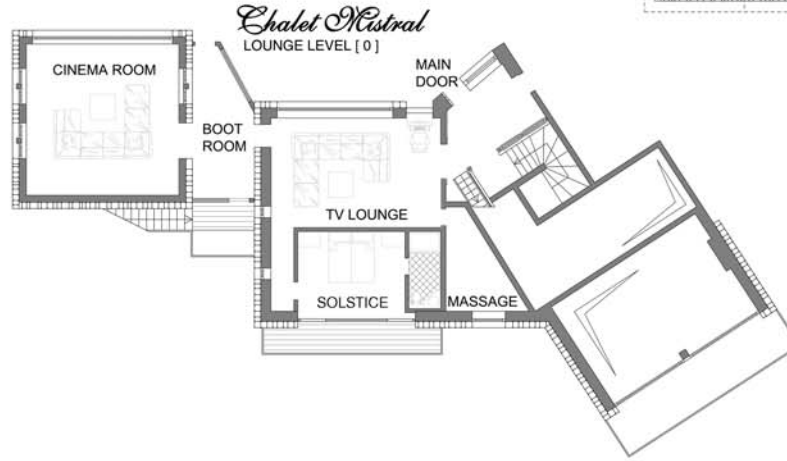

Chalet Mistral