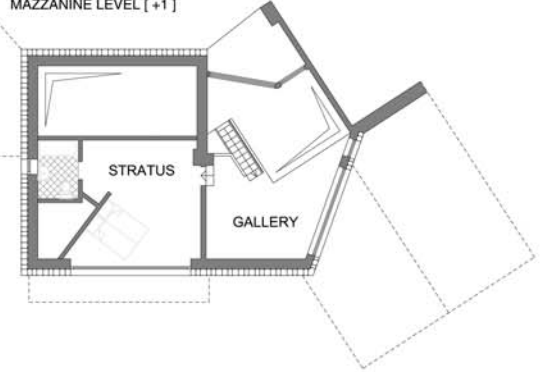

# Chalet Mistral

*Chalet Mistral*  
MAZZANINE LEVEL [+1]

*Chalet Mistral*  
DINING LEVEL [-1]

### *Horizon*

An ideal king size double or twin. Ensuite shower room finished with Italian marble tiles. large floor to ceiling windows looking out to the Manchet Valley, direct access to the terrace and hot tub

### *Halo*

A great master bedroom with either king size or twin beds, luxurious ensuite bathroom with bath and shower. Direct access to the terrace and hot tub with stunning views out to the Manchet Valley