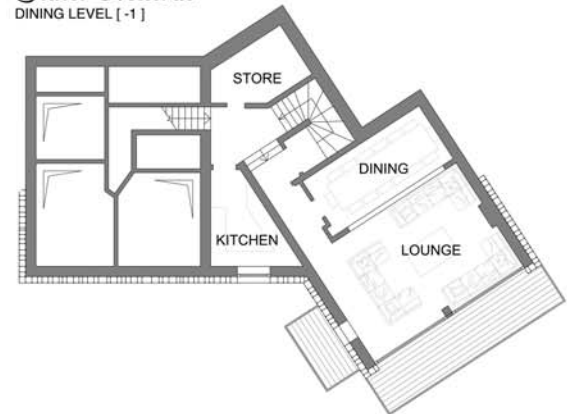

# Chalet Mistral

*Chalet Mistral*  
MAZZANINE LEVEL [ +1 ]

*Chalet Mistral*  
DINING LEVEL [ -1 ]

### *Horizon*

An ideal king size double or twin. Ensuite shower room finished with Italian marble tiles. large floor to ceiling windows looking out to the Manchet Valley, direct access to the terrace and hot tub

### *Halo*

A great master bedroom with either king size or twin beds, luxurious ensuite bathroom with bath and shower. Direct access to the terrace and hot tub with stunning views out to the Manchet Valley