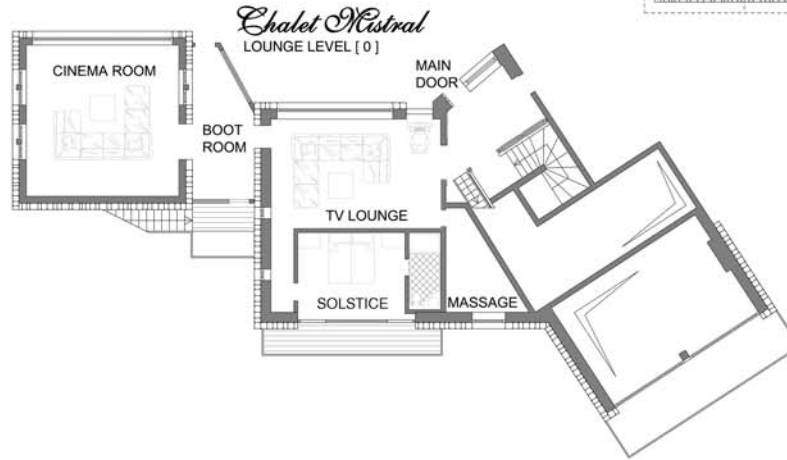

Chalet Mistral