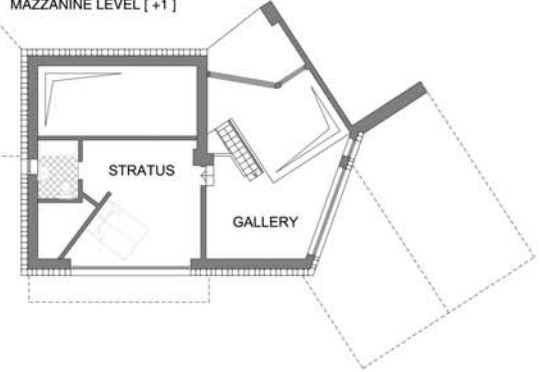

# Chalet Mistral

*Chalet Mistral*  
MAZZANINE LEVEL [ +1 ]

*Chalet Mistral*  
DINING LEVEL [ -1 ]

### *Horizon*

An ideal king size double or twin. Ensuite shower room finished with Italian marble tiles. large floor to ceiling windows looking out to the Manchet Valley, direct access to the terrace and hot tub

### *Halo*

A great master bedroom with either king size or twin beds, luxurious ensuite bathroom with bath and shower. Direct access to the terrace and hot tub with stunning views out to the Manchet Valley