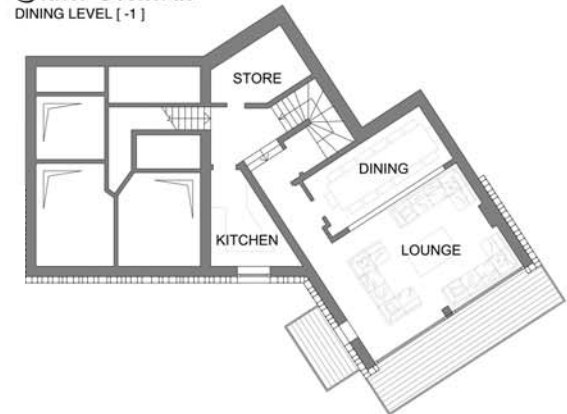

Chalet Mistral

Chalet Mistral
MAZZANINE LEVEL [+1]

Chalet Mistral
DINING LEVEL [-1]

Aurora

A lovely bedroom ideal as either a double or twin, beautiful shower room, private dressing room and direct access out to one of the chalets' hot tubs

Blizzard

Cosy twin or double bedroom with ensuite shower room and fantastic views

Eclipse

A spacious double or twin room with a tiled floor, ensuite shower room and patio doors leading out onto the terrace with access to one of the hot tubs

Horizon

An ideal king size double or twin. Ensuite shower room finished with Italian marble tiles. large floor to ceiling windows looking out to the Manchet Valley, direct access to the terrace and hot tub

Halo

A great master bedroom with either king size or twin beds, luxurious ensuite bathroom with bath and shower. Direct access to the terrace and hot tub with stunning views out to the Manchet Valley

Polstice