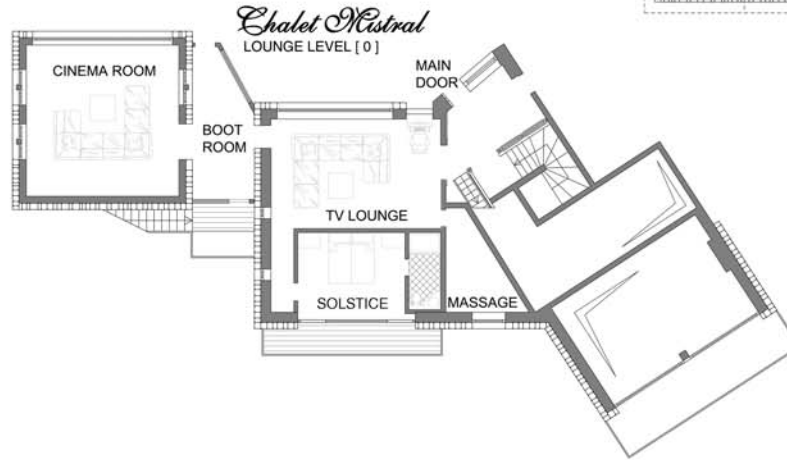

Chalet Mistral

Chalet Mistral
MAZZANINE LEVEL [+1]

Chalet Mistral
DINING LEVEL [-1]

Aurora

A lovely bedroom ideal as either a double or twin, beautiful shower room, private dressing room and direct access out to one of the chalets' hot tubs

Horizon

An ideal king size double or twin. Ensuite shower room finished with Italian marble tiles. large floor to ceiling windows looking out to the Manchet Valley, direct access to the terrace and hot tub

Halo

A great master bedroom with either king size or twin beds, luxurious ensuite bathroom with bath and shower. Direct access to the terrace and hot tub with stunning views out to the Manchet Valley

Polstice

Spacious room ideal as either a king size double or twin with a beautiful tiled floor, ensuite shower room and a private balcony with breath taking views

Stratus

A great king size double or twin room with low beams and lots of character, ensuite bathroom with bath and shower and stunning uninterrupted views from the large windows