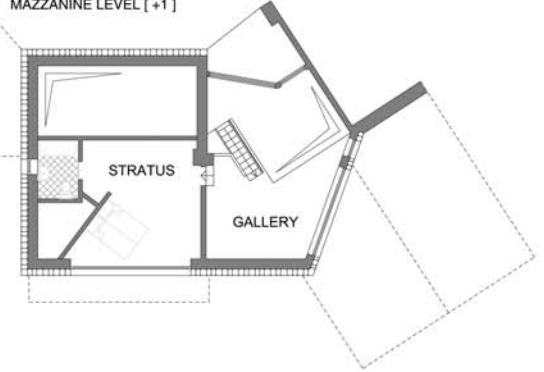

Chalet Mistral

Chalet Mistral
MAZZANINE LEVEL [+1]

Chalet Mistral
DINING LEVEL [-1]

Aurora

A lovely bedroom ideal as either a double or twin, beautiful shower room, private dressing room and direct access out to one of the chalets' hot tubs

Blizzard

Cosy twin or double bedroom with ensuite shower room and fantastic views

Eclipse

A spacious double or twin room with a tiled floor, ensuite shower room and patio doors leading out onto the terrace with access to one of the hot tubs

Horizon

An ideal king size double or twin. Ensuite shower room finished with Italian marble tiles. large floor to ceiling windows looking out to the Manchet Valley, direct access to the terrace and hot tub

Halo

A great master bedroom with either king size or twin beds, luxurious ensuite bathroom with bath and shower. Direct access to the terrace and hot tub with stunning views out to the Manchet Valley

Polstice