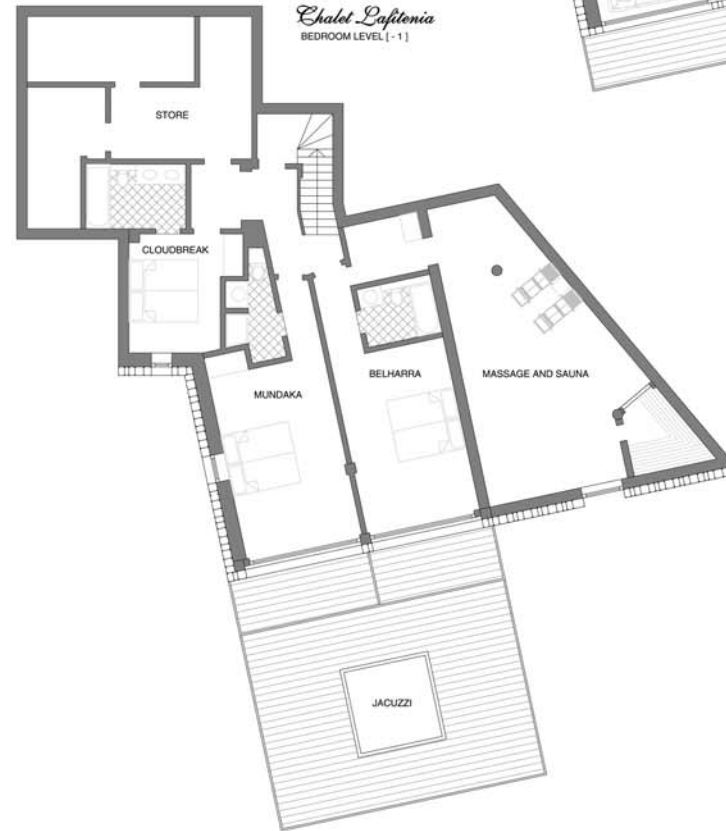

Chalet Lafitenia

Chalet Lafitenia
BEDROOM LEVEL (+1)

Chalet Lafitenia
DINING AND LOUNGE LEVEL (0)

Chalet Lafitenia
BEDROOM LEVEL (-1)

Cerro Fino

A lovely king size double or twin room on a separate floor accessed via a private staircase, ensuite bathroom with bath and shower, fantastic views

Tamarindo

A cosy king size double or twin room, ensuite shower room with a large walk in shower

Taranaki

Stunning master king size double or twin room with a tiled floor throughout and large windows, ensuite bathroom with walk in shower, direct access to a private terrace and hot tub

Cloudbreak

Cosy king size double or twin, large ensuite bathroom with bath and shower

Kundaka

Spacious master king size double or twin room, ensuite bathroom with bath and shower, direct access onto the terrace and hot tub

Belharra

Lovely master king size double or twin room, ensuite bathroom with bath and shower, dressing room and direct access onto the terrace and hot tub