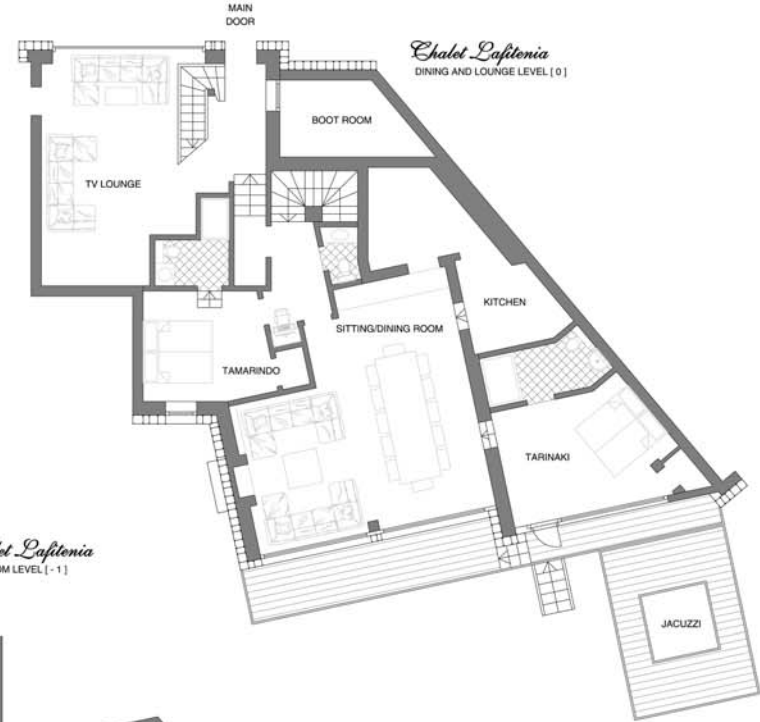

Chalet Lafitenia

Chalet Lafitenia
BEDROOM LEVEL (+1)

Chalet Lafitenia
DINING AND LOUNGE LEVEL (0)

Chalet Lafitenia
BEDROOM LEVEL (-1)

Cerro Fino

A lovely king size double or twin room on a separate floor accessed via a private staircase, ensuite bathroom with bath and shower, fantastic views

Tamarindo

A cosy king size double or twin room, ensuite shower room with a large walk in shower

Taranaki

Stunning master king size double or twin room with a tiled floor throughout and large windows, ensuite bathroom with walk in shower, direct access to a private terrace and hot tub

Cloudbreak

Cosy king size double or twin, large ensuite bathroom with bath and shower

Kundaka

Spacious master king size double or twin room, ensuite bathroom with bath and shower, direct access onto the terrace and hot tub

Belharra

Lovely master king size double or twin room, ensuite bathroom with bath and shower, dressing room and direct access onto the terrace and hot tub