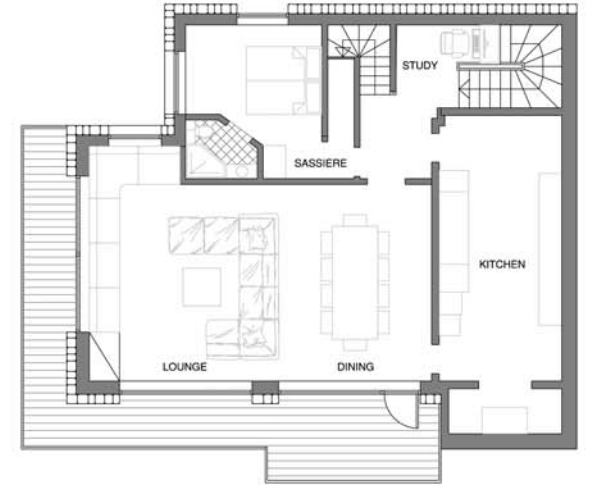

Chalet Kilimanjaro

Chalet Kilimanjaro
MASTER BEDROOM LEVEL [+3]

Chalet Kilimanjaro
SITTING ROOM LEVEL [+2]

Chalet Kilimanjaro
ENTRANCE LEVEL [0]

Chalet Kilimanjaro
BEDROOM LEVEL [+1]

Olympus

The ultimate king size double room.
Ensuite shower room with bath. Ample built in storage space and views over the village of Val d'Isere

Anapurna

A fantastic king size double or twin room with plasma screen TV and satellite channels.
Ensuite shower room with walk in jet shower/steam room and finished with fine quality Italian marble.
Ample built in storage space and direct access onto the outdoor terrace and hot tub

Chomolunga

A great king size double or twin, ensuite shower room with walk in jet shower/steam room and finished with fine quality Italian marble. Built in wardrobe and direct access to the outside terrace and hot tub

Kakalu

Lovely king size double or twin room, fantastic ensuite bathroom with bath and shower accessed by a few steps.
Private dressing room and direct access to the outdoor terrace and hot tub

Passiere

Superb double bedroom with fantastic views over Val d'Isere. Ensuite shower room,
built in wardrobe and plasma screen and satellite TV