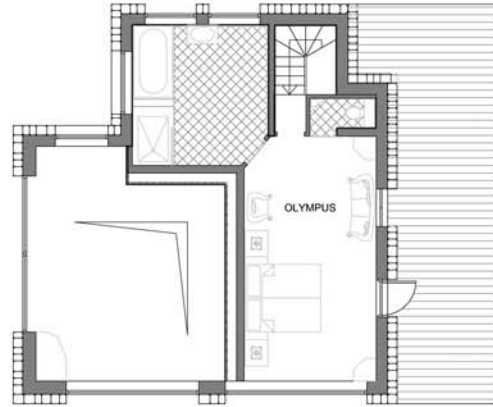

Chalet Kilimanjaro

Chalet Kilimanjaro
MASTER BEDROOM LEVEL [+3]

Chalet Kilimanjaro
SITTING ROOM LEVEL [+2]

Chalet Kilimanjaro
ENTRANCE LEVEL [0]

Chalet Kilimanjaro
BEDROOM LEVEL [+1]

Olympus

The ultimate king size double room.
Ensuite shower room with bath. Ample built in storage space and views over the village of Val d'Isere

Anapurna

A fantastic king size double or twin room with plasma screen TV and satellite channels.
Ensuite shower room with walk in jet shower/steam room and finished with fine quality Italian marble.
Ample built in storage space and direct access onto the outdoor terrace and hot tub

Chomolunga

A great king size double or twin, ensuite shower room with walk in jet shower/steam room and finished with fine quality Italian marble. Built in wardrobe and direct access to the outside terrace and hot tub

Kakalu

Lovely king size double or twin room, fantastic ensuite bathroom with bath and shower accessed by a few steps.
Private dressing room and direct access to the outdoor terrace and hot tub

Passiere

Superb double bedroom with fantastic views over Val d'Isere. Ensuite shower room,
built in wardrobe and plasma screen and satellite TV