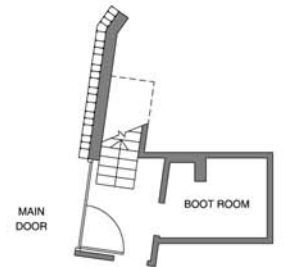

Chalet Kilimanjaro

Chalet Kilimanjaro
MASTER BEDROOM LEVEL [+3]

Chalet Kilimanjaro
SITTING ROOM LEVEL [+2]

Chalet Kilimanjaro
ENTRANCE LEVEL [0]

Chalet Kilimanjaro
BEDROOM LEVEL [+1]

Olympus

The ultimate king size double room.
Ensuite shower room with bath. Ample built in storage space and views over the village of Val d'Isere

Anapurna

A fantastic king size double or twin room with plasma screen TV and satellite channels.
Ensuite shower room with walk in jet shower/steam room and finished with fine quality Italian marble.
Ample built in storage space and direct access onto the outdoor terrace and hot tub

Chomolunga

A great king size double or twin, ensuite shower room with walk in jet shower/steam room and finished with fine quality Italian marble. Built in wardrobe and direct access to the outside terrace and hot tub

Kakalu

Lovely king size double or twin room, fantastic ensuite bathroom with bath and shower accessed by a few steps.
Private dressing room and direct access to the outdoor terrace and hot tub

Passiere

Superb double bedroom with fantastic views over Val d'Isere. Ensuite shower room,
built in wardrobe and plasma screen and satellite TV