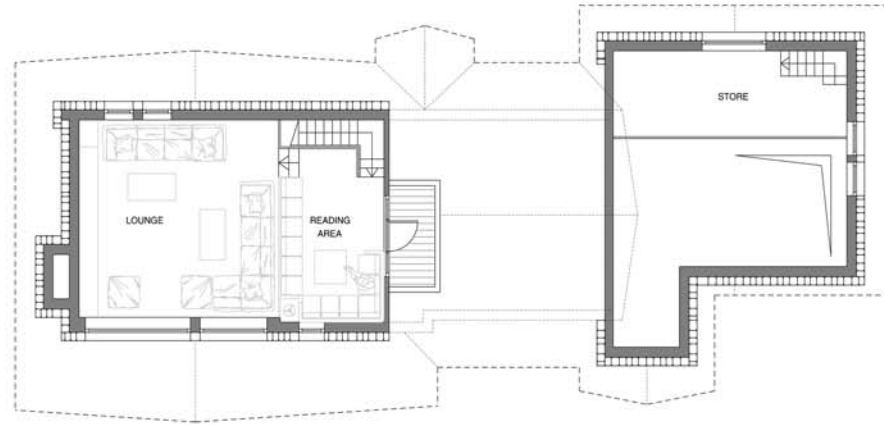

Chalet Bergerie

Chalet Bergerie
LOUNGE LEVEL (+1)

Chalet Bergerie
DINING LEVEL (0)

Chalet Bergerie
BEDROOM LEVEL (-1)

Kashmir

Fantastic master king size room, ensuite bathroom with bath and shower, access to a private outside terrace

Lotswold

Fantastic master king size double or twin room, ensuite bathroom with bath and shower, beautiful exposed wooden interior, stunning views

Mouflon

Great king size double or twin, ensuite bathroom with a large walk in shower, fantastic views

Merino

Cosy single room ideal for a young child, shares an ensuite shower room with Mouflon via an interconnecting door

Chamois

Superb king size double or twin, fabulous ensuite shower room

Suffolk

Ideal king size or twin, ensuite bathroom with walk in jet shower/steam room

Jacob

Cosy King Size double or twin room, private bathroom with shower situated directly across the hall way