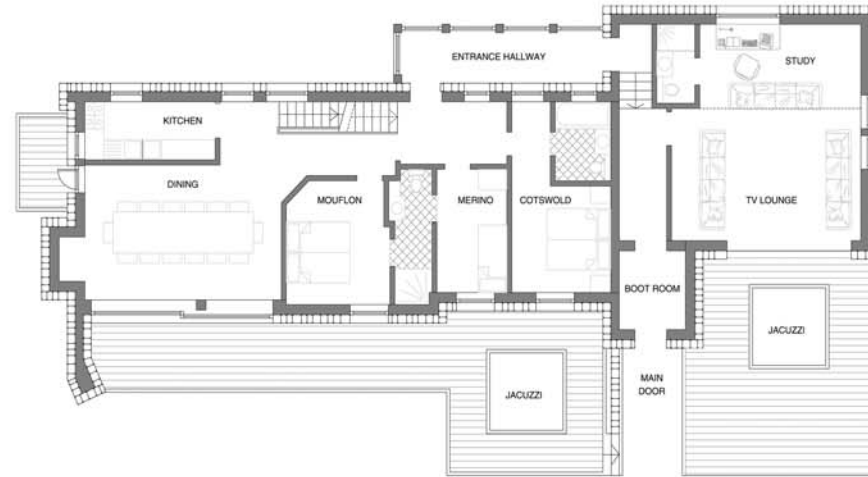

Chalet Bergerie

Chalet Bergerie
LOUNGE LEVEL (+1)

Chalet Bergerie
DINING LEVEL (0)

Chalet Bergerie
BEDROOM LEVEL (-1)

Kashmir

Fantastic master king size room, ensuite bathroom with bath and shower, access to a private outside terrace

Lotswold

Fantastic master king size double or twin room, ensuite bathroom with bath and shower, beautiful exposed wooden interior, stunning views

Mouflon

Great king size double or twin, ensuite bathroom with a large walk in shower, fantastic views

Merino

Cosy single room ideal for a young child, shares an ensuite shower room with Mouflon via an interconnecting door

Chamois

Superb king size double or twin, fabulous ensuite shower room

Suffolk

Ideal king size or twin, ensuite bathroom with walk in jet shower/steam room

Jacob

Cosy King Size double or twin room, private bathroom with shower situated directly across the hall way