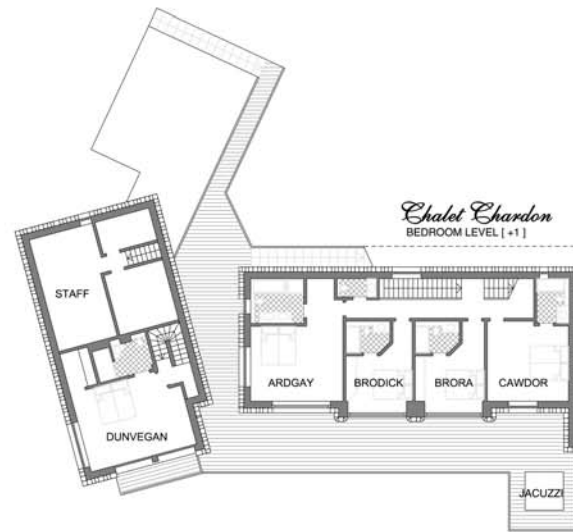

Chalet Chardon

Chalet Chardon
SAUNA AND SPA LEVEL [-1]

Dornoch

Good sized twin with a beautiful tiled floor and ensuite shower room. Direct access through patio doors to the sun terrace, swimspa and hot tubs with stunning uninterrupted views

Dunvegan

A fantastic spacious bedroom reached by its own private staircase, perfect as either king size double or twin. Ensuite shower room, private balcony and breath taking views up the Manchet Valley

Ardgay

A large master bedroom with either king size double or twin beds, ensuite bathroom with a bath, separate shower and twin sinks. Direct access onto the balcony via large glass sliding doors giving stunning views

Edzell

Lovely master bedroom ideal for either king size double or twin beds, a large ensuite bathroom with a bath and separate shower, direct access via large glass doors onto one of the balconies, with fantastic views