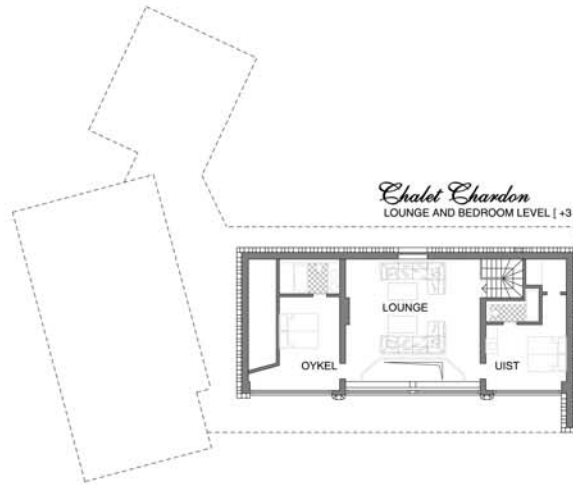

Chalet Chardon

Chalet Chardon
SAUNA AND SPA LEVEL [-1]

Dornoch

Good sized twin with a beautiful tiled floor and ensuite shower room. Direct access through patio doors to the sun terrace, swimspa and hot tubs with stunning uninterrupted views

Dunvegan

A fantastic spacious bedroom reached by its own private staircase, perfect as either king size double or twin. Ensuite shower room, private balcony and breath taking views up the Manchet Valley

Ardgay

A large master bedroom with either king size double or twin beds, ensuite bathroom with a bath, separate shower and twin sinks. Direct access onto the balcony via large glass sliding doors giving stunning views

Edzell

Lovely master bedroom ideal for either king size double or twin beds, a large ensuite bathroom with a bath and separate shower, direct access via large glass doors onto one of the balconies, with fantastic views