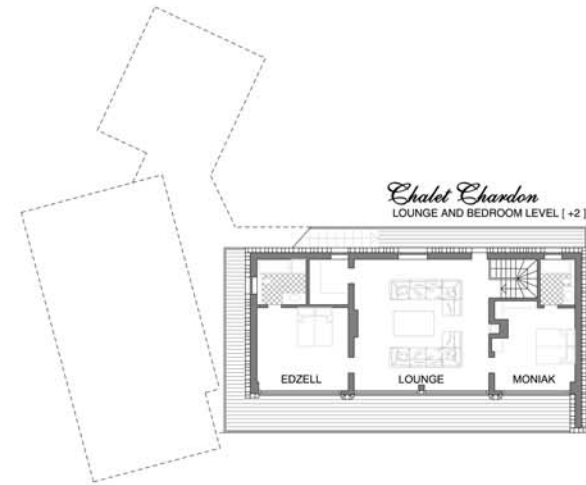

Chalet Chardon

Chalet Chardon
SAUNA AND SPA LEVEL [-1]

Dornoch

Good sized twin with a beautiful tiled floor and ensuite shower room. Direct access through patio doors to the sun terrace, swimspa and hot tubs with stunning uninterrupted views

Dunvegan

A fantastic spacious bedroom reached by its own private staircase, perfect as either king size double or twin. Ensuite shower room, private balcony and breath taking views up the Manchet Valley

Ardgay

A large master bedroom with either king size double or twin beds, ensuite bathroom with a bath, separate shower and twin sinks. Direct access onto the balcony via large glass sliding doors giving stunning views

Edzell

Lovely master bedroom ideal for either king size double or twin beds, a large ensuite bathroom with a bath and separate shower, direct access via large glass doors onto one of the balconies, with fantastic views