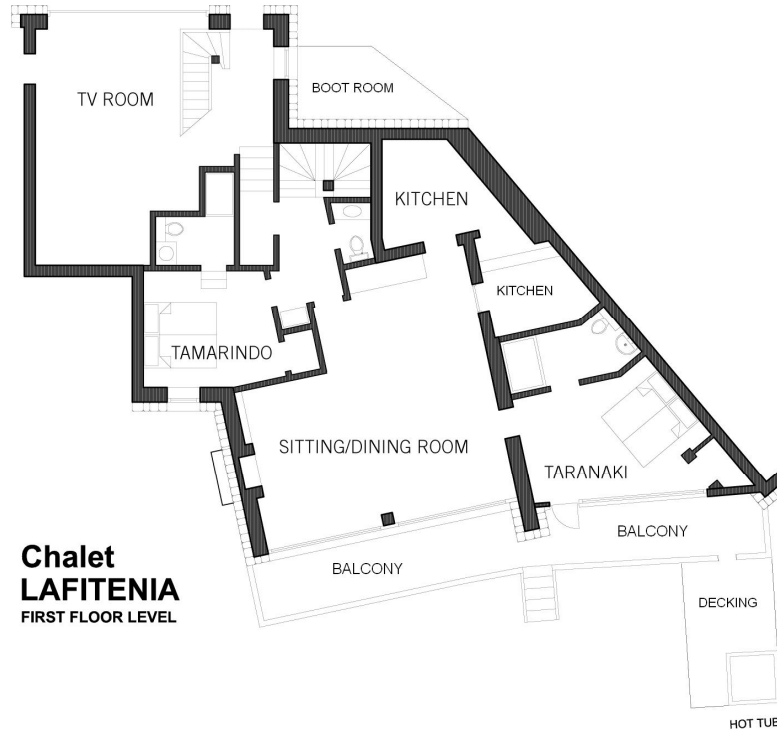

# Chalet Lafitenia

290 m2 (Excluding storage)

## **Chalet Lafitenia bedroom descriptions**

### **Perro Fino**

A lovely king size double or twin room on a separate floor accessed via a private staircase, ensuite bathroom with bath and shower, fantastic views.

### **Tamarindo**

A cosy king size double or twin room, ensuite shower room with a large walk in shower.