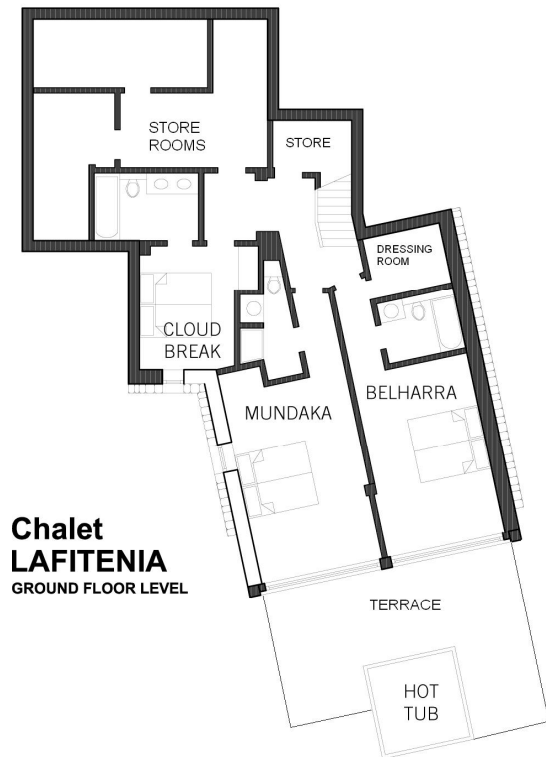

# Chalet Lafitenia

290 m2 (Excluding storage)

## **Chalet Lafitenia bedroom descriptions**

### **Perro Fino**

A lovely king size double or twin room on a separate floor accessed via a private staircase, ensuite bathroom with bath and shower, fantastic views.

### **Tamarindo**

A cosy king size double or twin room, ensuite shower room with a large walk in shower.