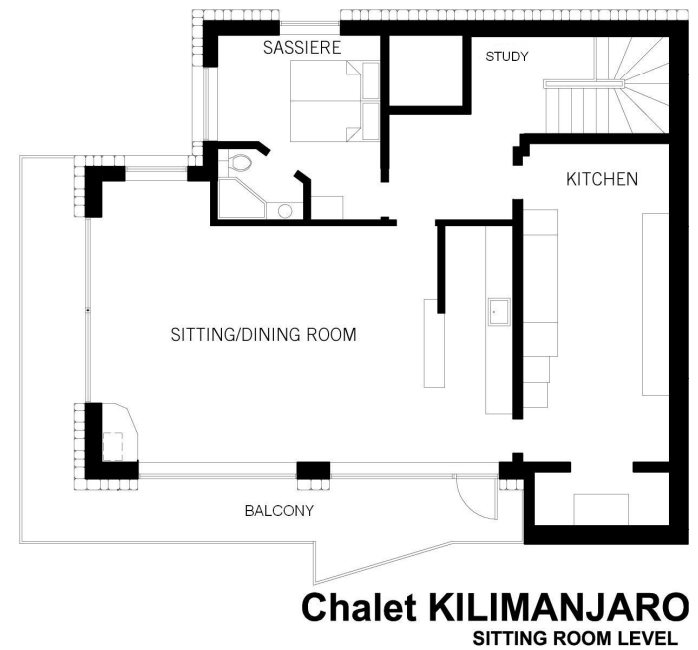

# Chalet Le Kilimanjaro

200 m2 (Excluding Storage)

## **Chalet Le Kilimanjaro bedroom descriptions**

### **Anapurna**

A fantastic king size double or twin room with plasma screen TV and satellite channels. Ensuite shower room with walk in jet shower/steam room and finished with fine quality Italian marble. Ample built in storage space and direct access onto the outdoor terrace and hot tub.

### **Makalu**

Lovely king size double or twin room, fantastic ensuite bathroom with bath and shower accessed by a few steps. Private dressing room and direct access to the outdoor terrace and hot tub.