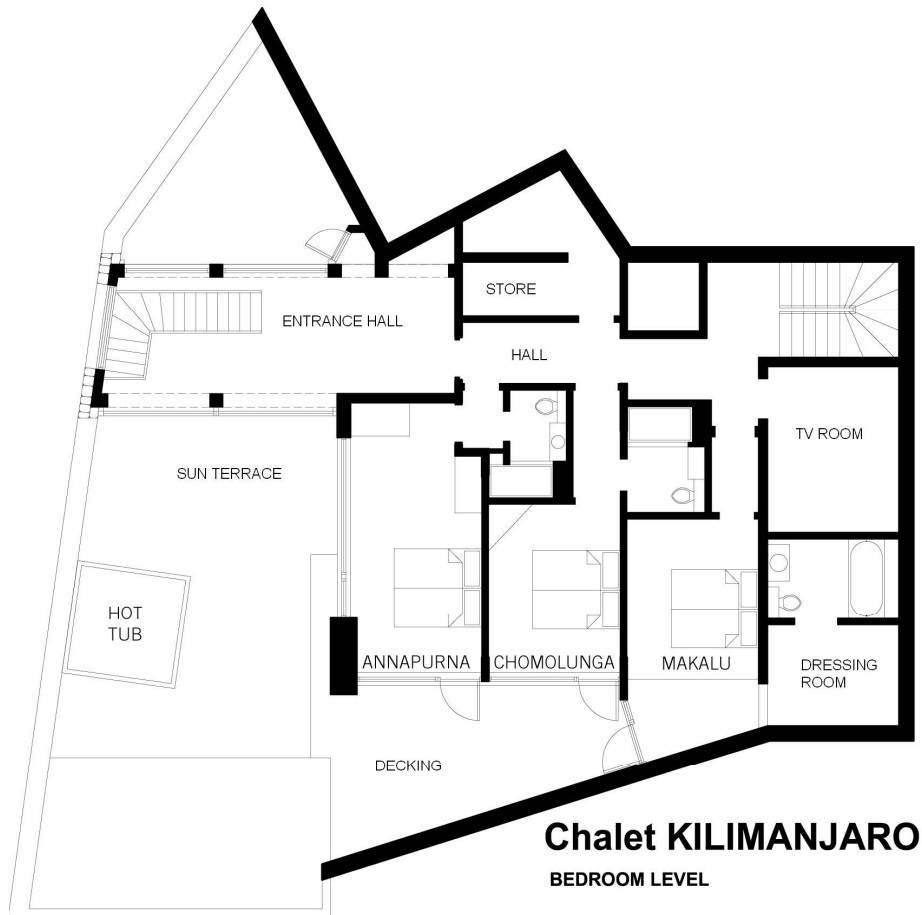

# Chalet Le Kilimanjaro

200 m2 (Excluding Storage)

## **Chalet Le Kilimanjaro bedroom descriptions**

### **Anapurna**

A fantastic king size double or twin room with plasma screen TV and satellite channels. Ensuite shower room with walk in jet shower/steam room and finished with fine quality Italian marble. Ample built in storage space and direct access onto the outdoor terrace and hot tub.

### **Makalu**

Lovely king size double or twin room, fantastic ensuite bathroom with bath and shower accessed by a few steps. Private dressing room and direct access to the outdoor terrace and hot tub.