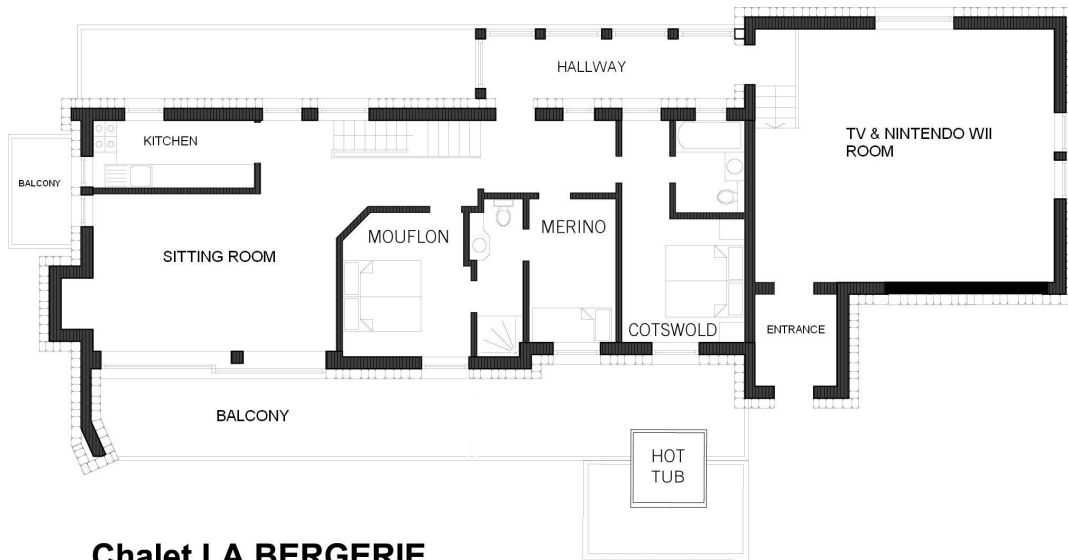

Chalet La Bergerie

270 m2 (Excluding storage)

Chalet LA BERGERIE
GROUND FLOOR LEVEL

Chalet LA BERGERIE
LOWER GROUND FLOOR LEVEL

Chalet LA BERGERIE
GALLERY LEVEL

Chalet La Bergerie bedroom descriptions

Cotswold

Fantastic master king size double or twin room, ensuite bathroom with bath and shower, beautiful exposed wooden interior, stunning views.

Mouflon

Great king size double or twin, ensuite bathroom with a large walk in shower, fantastic views.

Merino

Cosy single room ideal for a young child, shares an ensuite shower room with Mouflon via an interconnecting door.

Chamois

Superb king size double or twin, fabulous ensuite shower room.

Suffolk

Ideal king size or twin, ensuite bathroom with walk in jet shower/steam room

Jacob

Cosy King Size double or twin room, private bathroom with shower situated directly across the hall way.