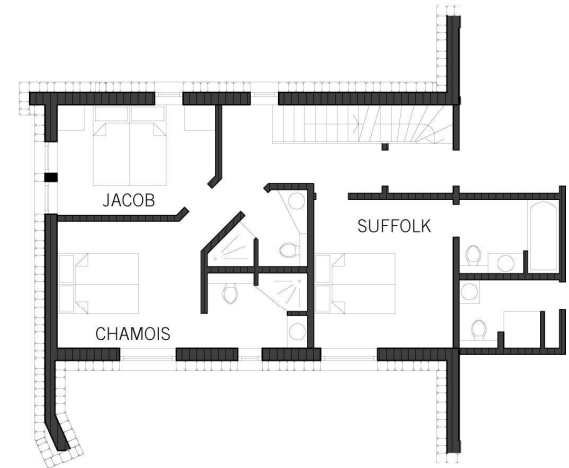

Chalet La Bergerie

270 m2 (Excluding storage)

Chalet LA BERGERIE
GROUND FLOOR LEVEL

Chalet LA BERGERIE
LOWER GROUND FLOOR LEVEL

Chalet LA BERGERIE
GALLERY LEVEL

Chalet La Bergerie bedroom descriptions

Cotswold

Fantastic master king size double or twin room, ensuite bathroom with bath and shower, beautiful exposed wooden interior, stunning views.

Mouflon

Great king size double or twin, ensuite bathroom with a large walk in shower, fantastic views.

Merino

Cosy single room ideal for a young child, shares an ensuite shower room with Mouflon via an interconnecting door.

Chamois

Superb king size double or twin, fabulous ensuite shower room.

Suffolk

Ideal king size or twin, ensuite bathroom with walk in jet shower/steam room

Jacob

Cosy King Size double or twin room, private bathroom with shower situated directly across the hall way.